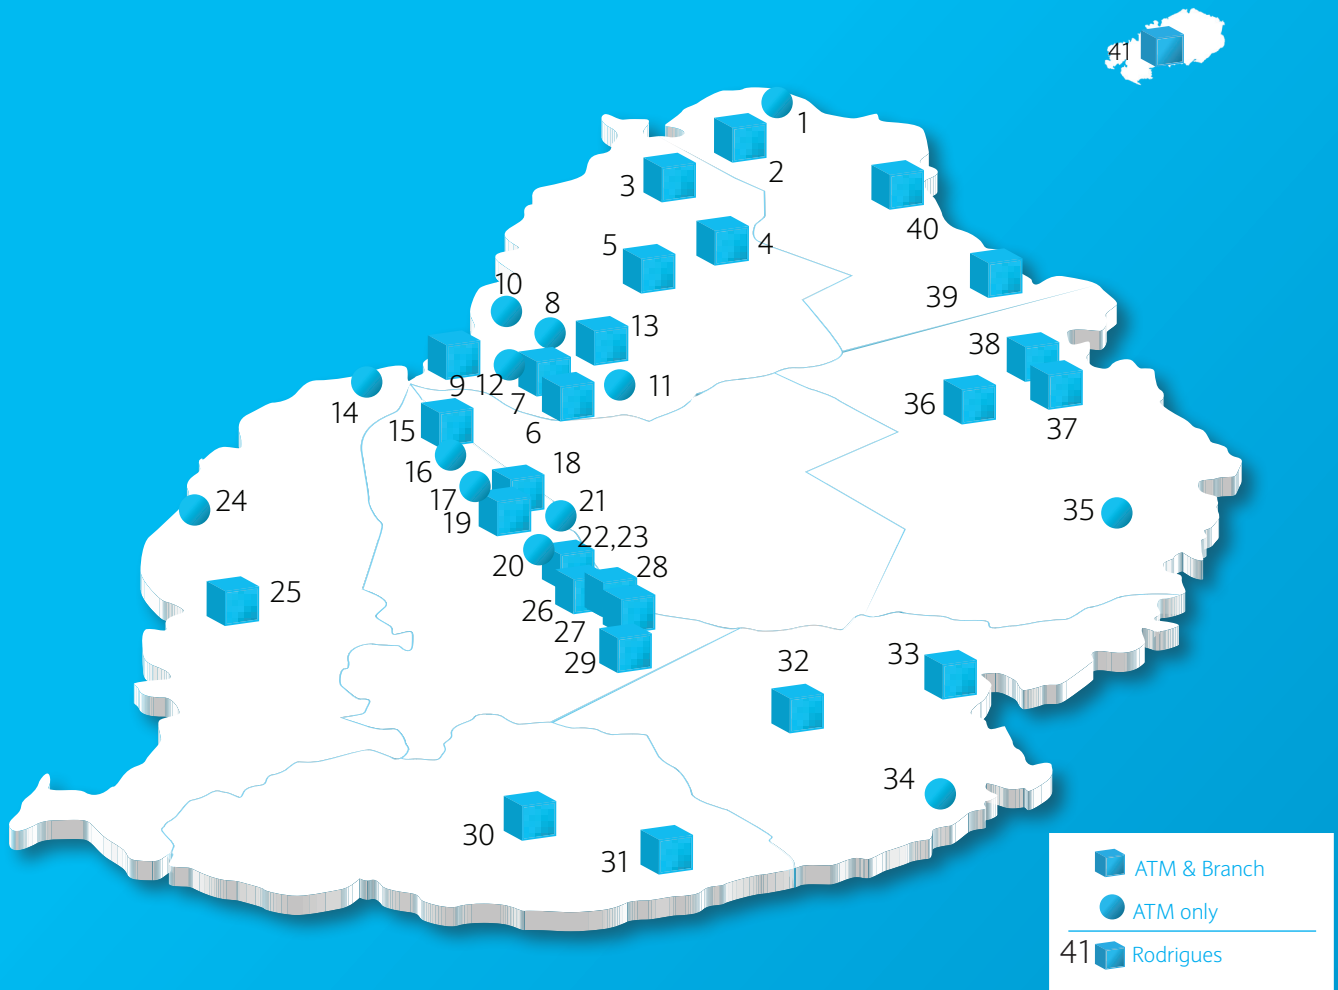

Our ATM & Branch location

- | | |
|--|---|
| 1 Super U Commercial Centre, Grand Bay | 21 Phoenix Les Halles (Shopping Mall) |
| 2 Coastal road, Grand Bay | 22 Royal road, Quatre-Bornes |
| 3 Royal road, Triolet | 23 Royal road, Quatre-Bornes |
| 4 Royal road, Pamplemousses (next to Shell filling station) | 24 Flic en Flac (Residence Les Peupliers) |
| 5 Jumbo Commercial Complex, Riche Terre | 25 Nautica Complex, Royal Road, Riviere Noire |
| 6 Sir William Newton street, Port Louis | 26 John Kennedy street, Vacoas |
| 7 Sir William Newton street, Port Louis | 27 John Kennedy street, Vacoas |
| 8 Sir William Newton street, Port Louis (Lobby) | 28 Royal road, Phoenix |
| 9 SSR street, Port Louis (Desforges) | 29 Chateaufort street, Curepipe |
| 10 Harbour Front Building, Port Louis | 30 Galerie de Paris, Royal road, Chemin Grenier |
| 11 Happy World House, Port Louis | 31 La Barraque road, Rivière des Anguilles |
| 12 Port - Louis (Mauritius Turf Club) | 32 Royal road, Rose Belle |
| 13 Old Moka road, Bell Village | 33 Corner Delice street and 100 Gaulettes, Mahebourg |
| 14 Pte Aux Sables (London Way) | 34 Airport of Mauritius, Plaisance |
| 15 Windsor Building, Beau Bassin | 35 Savers Supermarket, Royal road, Bel Air |
| 16 Barclays House, Ebène | 36 Royal road, Lallmatie |
| 17 Ebène Way Commercial Centre, Ebène | 37 VIP Way Commercial Centre, Central Flacq |
| 18 Royal road, Rose Hill | 38 Charles de Gaulles street, Central Flacq |
| 19 Hugnin street, Stanley, Rose Hill | 39 Royal road, Rivière du Rempart |
| 20 Trianon Commercial Complex, Shoprite | 40 Royal road, Goodlands |
| | 41 Solidarité street, Port Mathurin, Rodrigues |

ATM availability 24/7

In case this ATM is out of service, you may choose the closest one as per the ATM Map.
 Business Operation Hours: Monday to Thursday: 9.00-15.30 Friday: 9.00-16.00
 For any query or service issues, please call our 24/7 Contact Centre on 4021000.